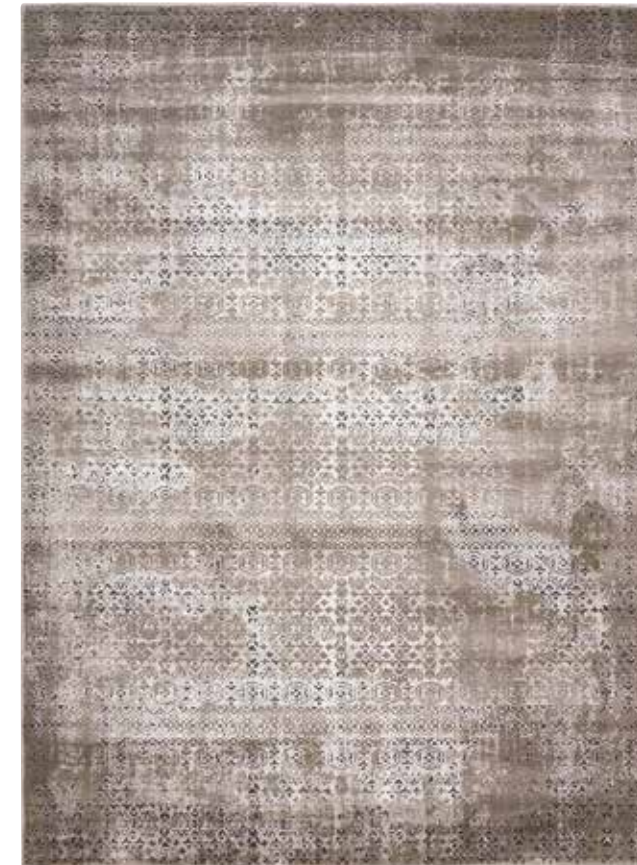

KARMA

NOURISON.COM/KARMA

With its intriguing array of radiant tribal patterns revealed in artfully gradated color palettes, this wonderful collection is warm, inviting and infinitely exciting. Woven from a silky polypropylene/polyester blend and featuring antique-inspired design effects, these significant rugs are sumptuous examples of texture, tone and dimension.

SIZES AVAILABLE:

2 ft. 2 in. x 7 ft. 6 in. Runner	0.66m x 2.31m Runner
3 ft. 9 in. x 5 ft. 9 in.	1.18m x 1.79m
5 ft. 3 in. x 7 ft. 4 in.	1.61m x 2.25m
7 ft. 10 in. x 10 ft. 6 in.	2.16m x 3.23m
9 ft. 3 in. x 12 ft. 9 in.	2.83m x 3.93m

MADE FROM:

84% Polypropylene
16% Polyester
Power Loomed

KRM01 ASH

KRM01 ASH

KRM01 LATTE

KRM01 BLUE

KRM01 RED

KRM02 BEIGE