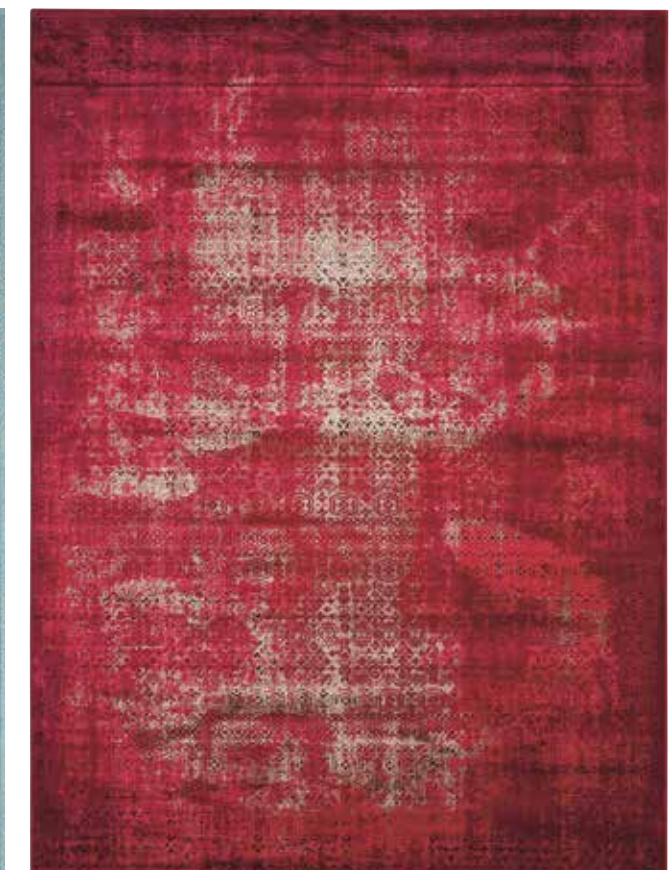

KARMA

NOURISON.COM/KARMA

With its intriguing array of radiant tribal patterns revealed in artfully gradated color palettes, this wonderful collection is warm, inviting and infinitely exciting. Woven from a silky polypropylene/polyester blend and featuring antique-inspired design effects, these significant rugs are sumptuous examples of texture, tone and dimension.

MADE FROM:

84% Polypropylene
16% Polyester
Power Loomed

KRM01 ASH

KRM01 ASH

KRM01 LATTE

KRM01 BLUE

KRM01 RED

KRM02 BEIGE

KRM04 BLUE

KARMA

KRM07 IVORY/LIGHT BLUE

KRM05 IVORY/BLUE

KRM07 IVORY/LIGHT BLUE